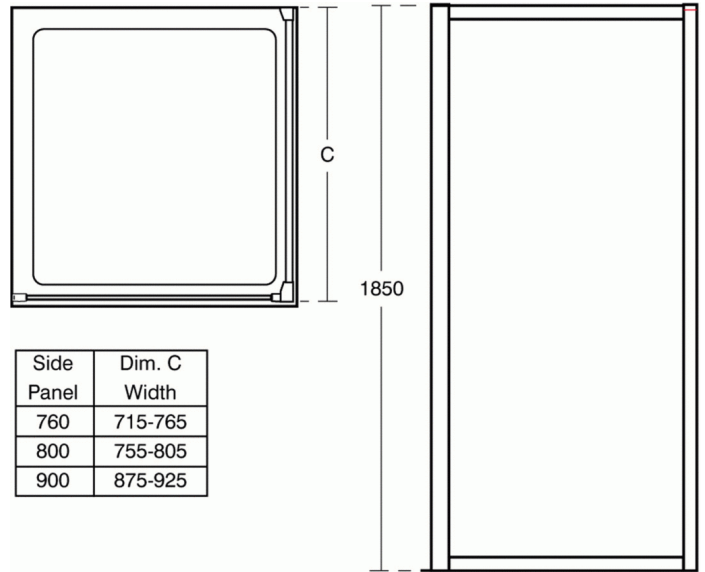

## 900mm Shower Side Panel

### 900mm Shower Side Panel

New Connect 900mm shower side panel, clear glass