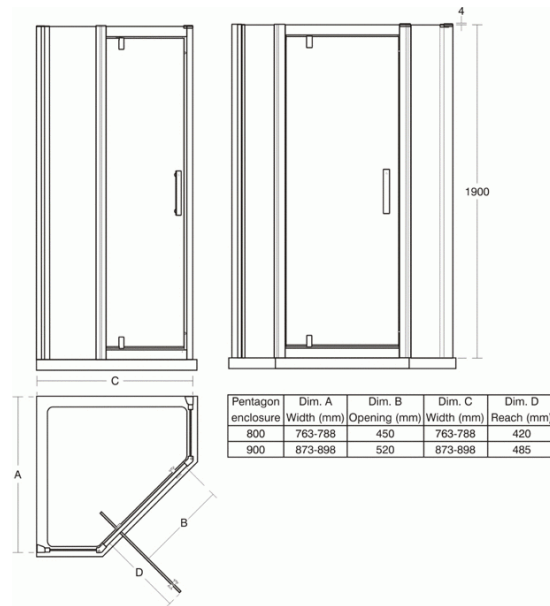

## 900mm Pentagon

### 900mm Pentagon

8mm Clear Safety Glass| Idealclean treatment| Bright silver finish profiles| Exposed glass edge for a touch of luxury| Concealed seals| Concealed fixings, easy click covers and top caps| Unhanded| Up to 25mm adjustment per profile| Power Shower Proof