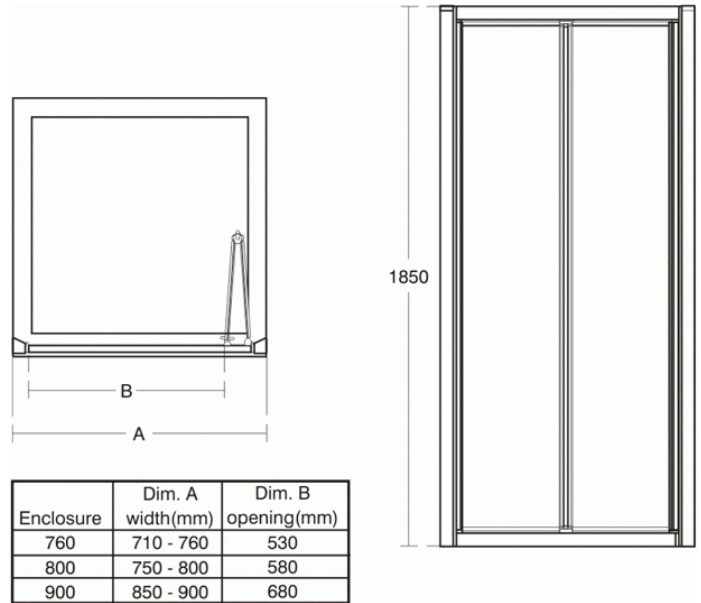

## 900mm Bifold Shower Door

### 900mm Bifold Shower Door

New Connect 900mm Bifold shower door, clear glass

### VARIANT PRODUCTS

- 760mm Bifold Shower Door
- 800mm Bifold Shower Door

- L6645
- L6646