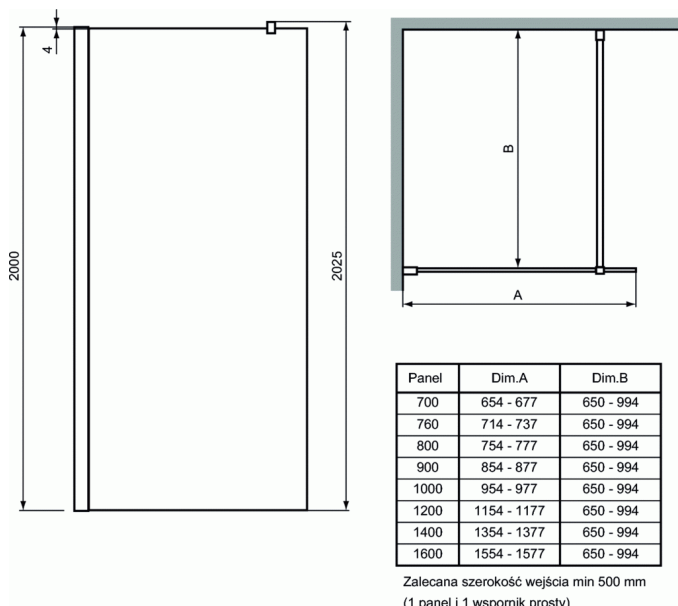

## 800mm Wet Room Panel

### 800mm Wet Room Panel

Synergy Wet Room panel, 800mm, Clear Glass