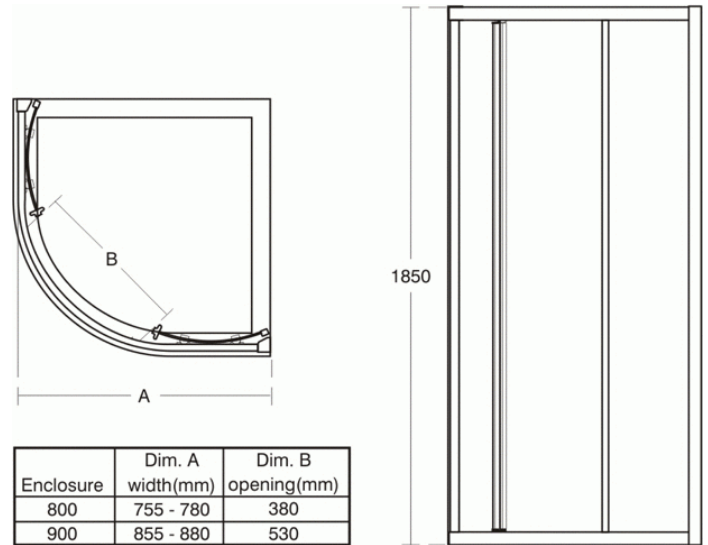

NEW CONNECT

800mm Quadrant Shower Door

800mm Quadrant Shower Door

New Connect 800mm Quadrant shower door, clear glass

VARIANT PRODUCTS

900mm Quadrant Shower Door

L6641

COLOURS*