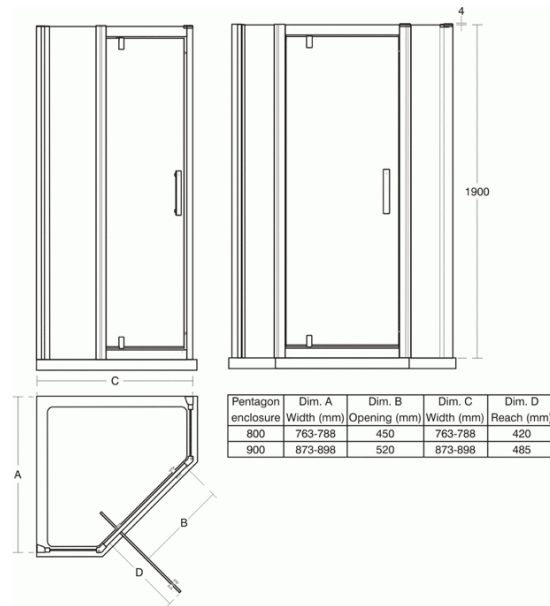

## 800mm Pentagon

### 800mm Pentagon

8mm Clear Safety Glass| Idealclean treatment| Bright silver finish profiles| Exposed glass edge for a touch of luxury| Concealed seals| Concealed fixings, easy click covers and top caps| Unhanded| Up to 25mm adjustment per profile| Power Shower Proof

### RECOMMENDED PRODUCTS

900mm Pentagon Low Profile Shower Tray, Flat Top L5111