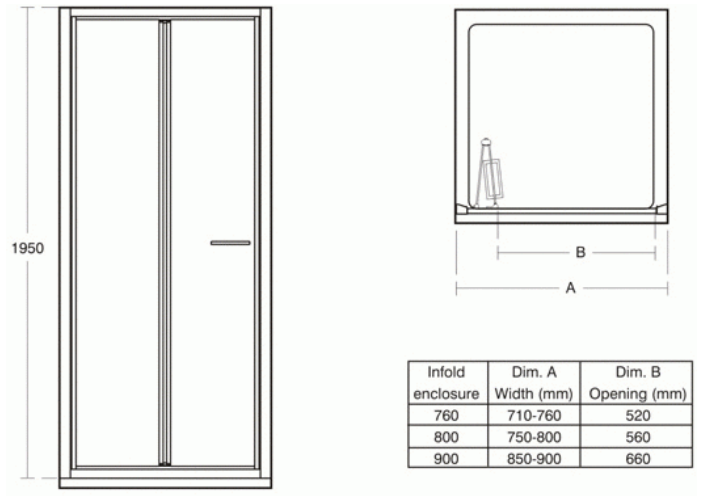

KUBO

760mm Bifold Door

760mm Bifold Door

6mm Clear Safety Glass| Idealclean treatment| Slim line bright silver finish profiles| Opens both inwards and out| Concealed fixings, easy click covers and top caps| Unhanded| Suitable for alcoves or corners| Up to 25mm adjustment per profile| Power Shower Proof

Kubo 760mm Bifold door with IdealClean clear glass, bright silver finish

VARIANT PRODUCTS

- 800mm Bifold Door T7376
- 900mm Bifold Door T7377

RECOMMENDED PRODUCTS

- 760mm Side Panel T7368
- 800mm Side Panel T7369
- 900mm Side Panel T7370