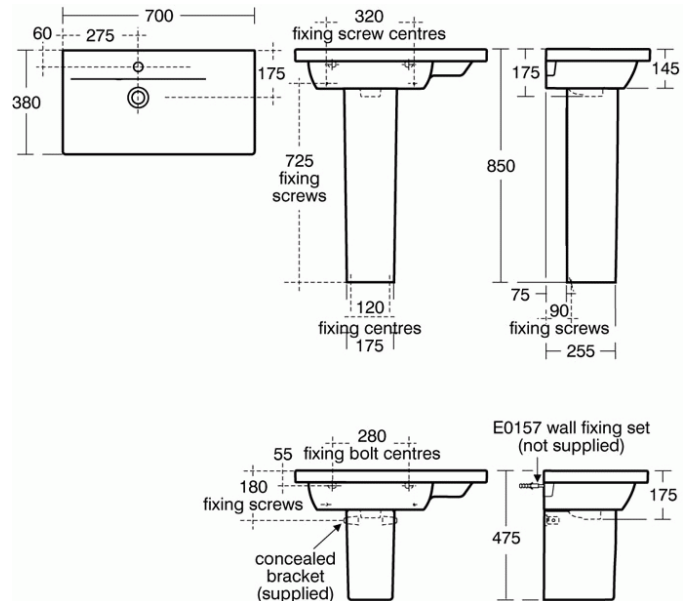

CONCEPT SPACE

70cm Furniture or Pedestal Basin, Right hand

70cm Furniture or Pedestal Basin, Right hand

Concept Space 70x38cm 1th Furniture & Pedestal Basin Right Hand Platform

VARIANT PRODUCTS

60cm Furniture or Pedestal Basin, Left hand	E1338
60cm Furniture or Pedestal Basin, Right hand	E1339
70cm Furniture or Pedestal Basin, Left hand	E1341

REQUIRED PRODUCTS

Bottle Trap	E0079
Full Pedestal	E7837
Semi Pedestal	E7840
Fixing Set	E0157

RECOMMENDED PRODUCTS

Blue Basin Mixer	B9915
------------------	-------

COLOURS*

* 01 = Euro White

NORMS AND BENEFITS