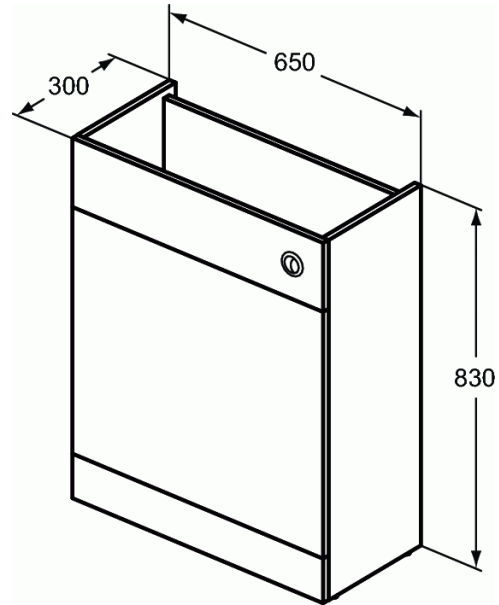

## 650mm WC Unit Pack

### 650mm WC Unit Pack

Tempo 650mm WC unit pack inc adjustable cistern for 6/4 or 4/2.6 litre flush