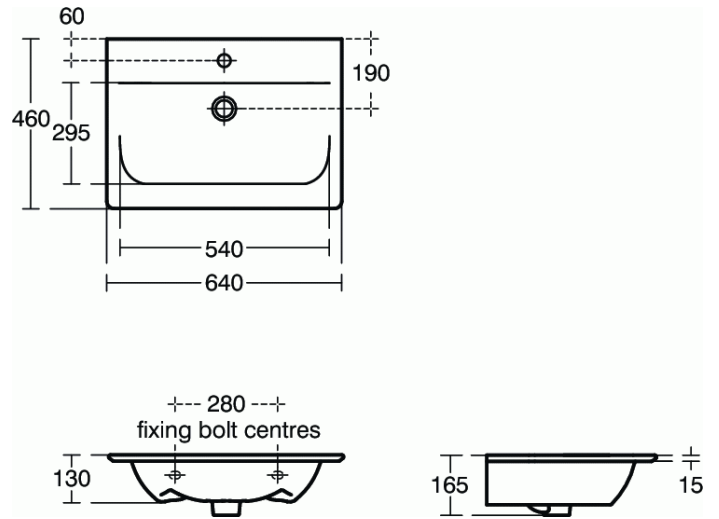

CONCEPT AIR

64cm Vanity basin - one taphole

64cm Vanity basin - one taphole

Part of an extensive range | Wall hung or furniture use |
Dedicated Furniture unit with a choice of finish options

Concept Air 64cm Vanity basin - one taphole