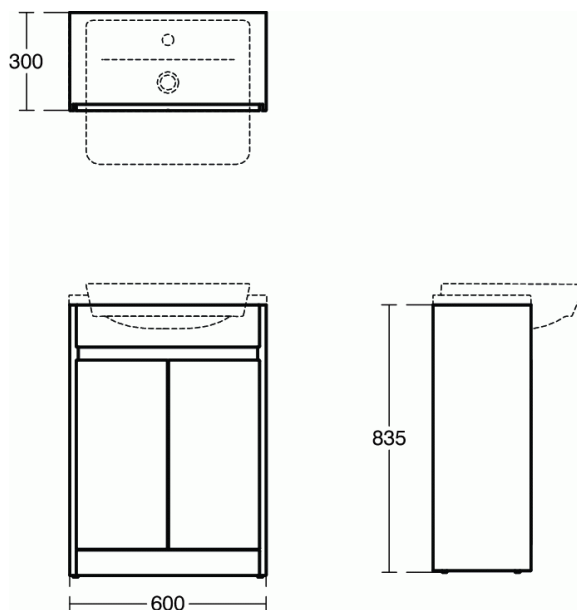

## 60CM FS Semi Countertop unit with 2 doors

### 60CM FS Semi Countertop unit with 2 doors

Part of an extensive range | Integrated handle | Domestic and hotel use