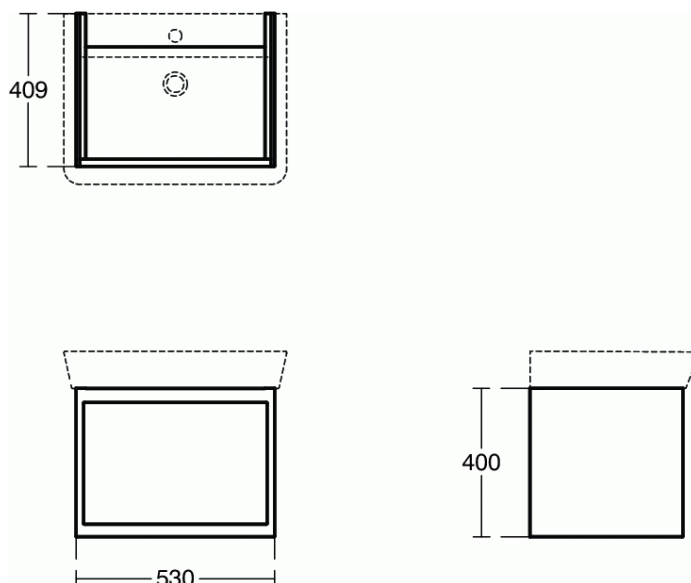

### 60CM Cube WH Basin unit 1 drawer

#### 60CM Cube WH Basin unit 1 drawer

Available in 6 Finishes

Gloss white carcass/fronts + Matt White interior trim (B2)  
 Gloss Light Grey carcass/fronts + Matt White interior trim (EQ)  
 Gloss White carcass/fronts + Matt Light Grey interior trim (KN)  
 Wood Light Grey carcass/fronts + Matt White interior trim (PS)  
 Wood Light Brown carcass/fronts + Matt Light Brown interior trim (UK)  
 Gloss Dark Brown carcass/fronts + Matt White interior trim (VY)

#### VARIANT PRODUCTS

50CM Cube WH Basin unit 1 drawer	E0842
55CM Cube WH Basin unit 1 drawer	E0844