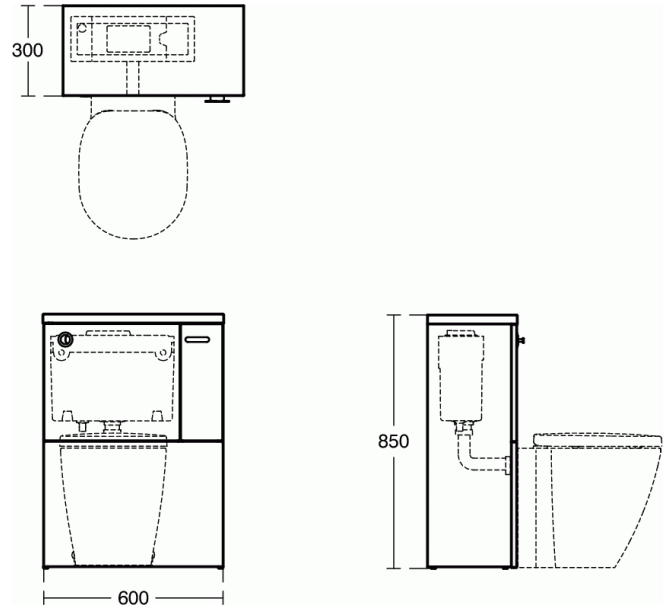

CONCEPT SPACE 600mm WC Unit

600mm WC Unit

Concept Space WC Unit 600mm Right Hand Fitted, Grey

VARIANT PRODUCTS

600mm WC Unit

E1437

COLOURS*

* KR = Glossy Grey, SO = , WG = Glossy White, KS = , SX =