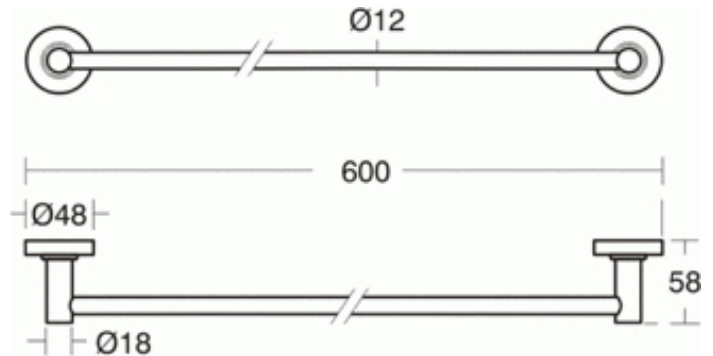

## 600mm Towel Rail

### 600mm Towel Rail

IOM 600mm Towel Rail

### VARIANT PRODUCTS

450mm Towel Rail

A9117