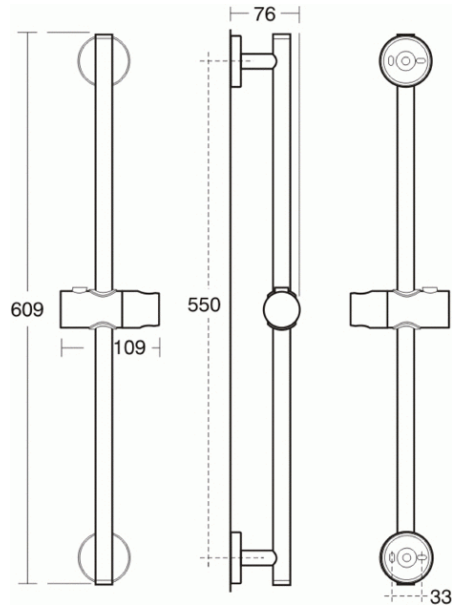

IDEALRAIN

600mm Slide Rail

600mm Slide Rail

Slide rail 21mm diameter | Handspray holder

Idealrain 600mm slide rail - chrome plated

VARIANT PRODUCTS

900mm Slide Rail

B9422