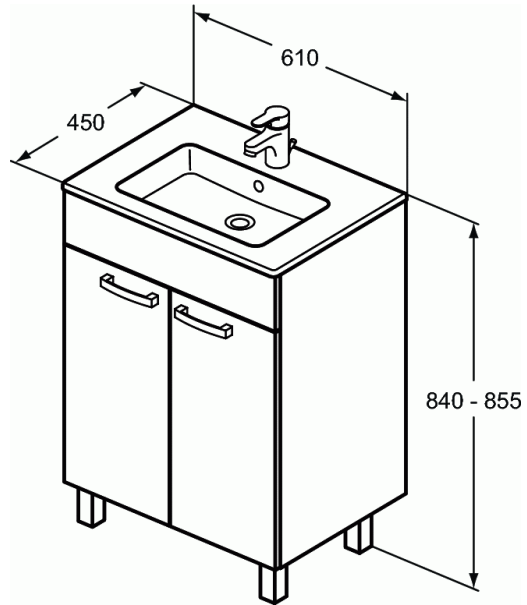

## 600mm Floorstanding Vanity Unit and Basin Pack

### 600mm Floorstanding Vanity Unit and Basin Pack

Tempo 600mm Floorstanding vanity unit and basin pack