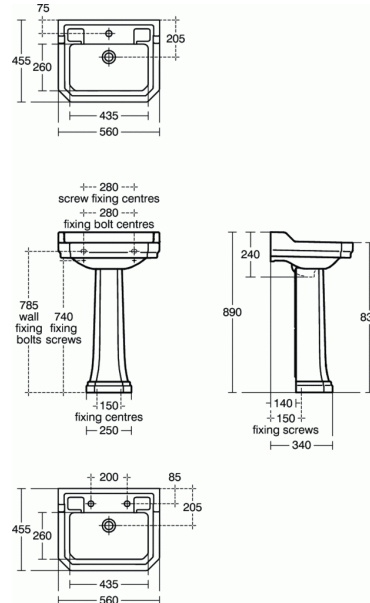

WAVERLEY

56cm Basin with Two Tapholes

56cm Basin with Two Tapholes

Waverley 56cm Basin with Two Tapholes

VARIANT PRODUCTS

56cm Basin with One Taphole

U4702

COLOURS*