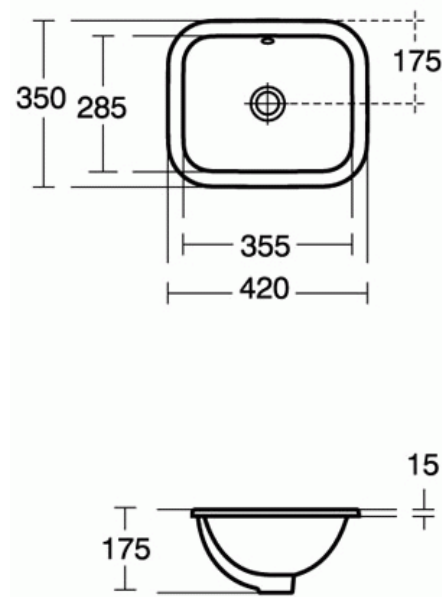

CONCEPT

42cm Countertop Washbasin

42cm Countertop Washbasin

Concept Cube 42cm countertop basin, no tap deck with overflow

VARIANT PRODUCTS

38cm Countertop Washbasin E5023

RECOMMENDED PRODUCTS

Blue Basin Mixer B9915