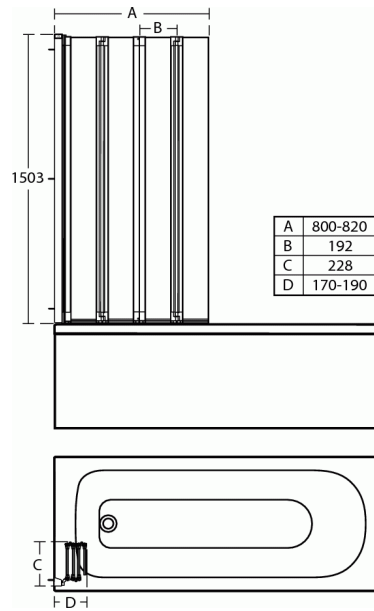

CONNECT

4 Panel Folding Screen

4 Panel Folding Screen

5mm Clear Safety Glass| Bright Silver Finish Profile| Folds inwards or out| Magnetic seals to keep rigid when in use| Concealed Fixings, Easy Click Cover Profiles and Top Caps| Unhanded| Up to 20mm Adjustment| 10 Year Guarantee

Connect 4 panel folding bath screen with clear glass, bright silver finish

VARIANT PRODUCTS

5 Panel Folding Screen

T9926

COLOURS*

* EO = Silver profile

NORMS AND BENEFITS