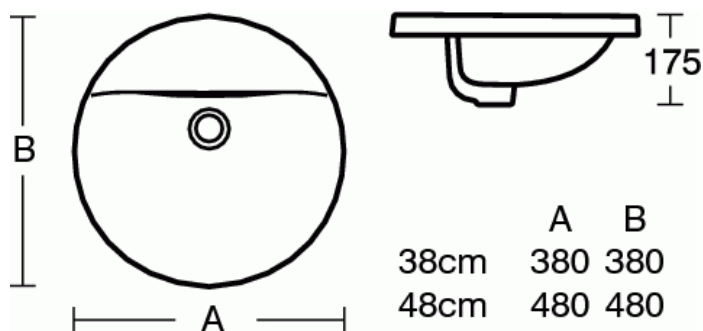

CONCEPT

38cm Countertop basin, 1 taphole

38cm Countertop basin, 1 taphole

Concept Sphere 38cm countertop basin one taphole and overflow

VARIANT PRODUCTS

48cm Countertop basin, 1 taphole E5011

RECOMMENDED PRODUCTS