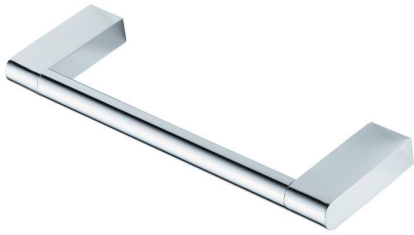

CONCEPT 30cm Towel rail

30cm Towel rail

Chrome plated|Wall mounted, 2 supports with fixation set included|300 x 85 x 18 mm, 1,20 kg

Concept 30cm Towel rail

COLOURS*

* AA = Chrome