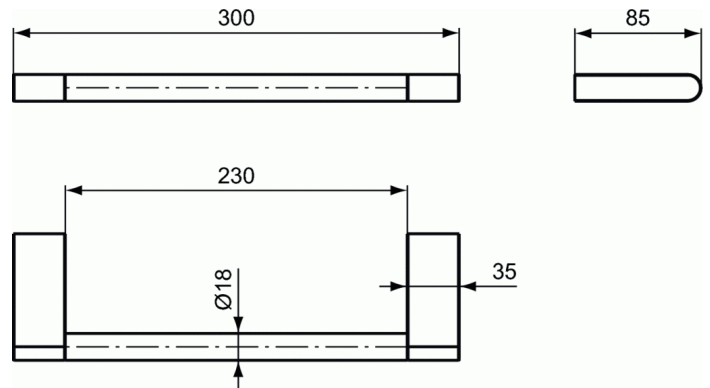

CONCEPT 30cm Towel rail

30cm Towel rail

Chrome plated|Wall mounted, 2 supports with fixation set included|300 x 85 x 18 mm, 1,20 kg

Concept 30cm Towel rail

COLOURS*

* AA = Chrome