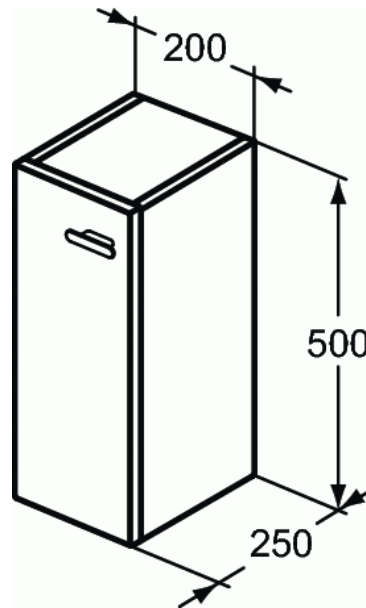

# CONCEPT SPACE 200mm Add on Unit

## 200mm Add on Unit

Concept Space Add On Unit F/Guest Unit 200mm Grey

## VARIANT PRODUCTS

300mm Add on Unit

E0373