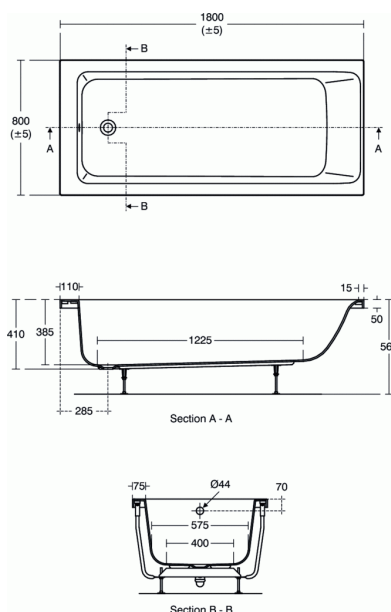

CONCEPT

180 x 80cm Rectangular Idealform Plus+ Bath with no tapholes

180 x 80cm Rectangular Idealform Plus+ Bath with no tapholes

The gently sloped ergonomic interior design matched to the extensive contemporary Concept range. The larger 1800mm bath has a choice of two widths 70cm and 80cm, both without tapholes

1. Domestic and hotel use
2. Part of an extensive range
3. Also available as Idealform
4. Increased strength and rigidity
5. Supplied no taphole for maximum flexibility

Concept 180 x 80cm Rectangular Idealform Plus+ Bath with no tapholes

VARIANT PRODUCTS

180 x 70cm Rectangular Idealform Bath with no tapholes	E1521
180 x 70cm Rectangular Idealform Plus+ Bath with no tapholes	E1522
180 x 80cm Rectangular Idealform Bath with no tapholes	E1639

CONCEPT

180 x 80cm Rectangular Idealform Plus+ Bath with no tapholes

80cm End Bath Panel	E4833
Bath Waste	E5795
Bath Waste	E5800