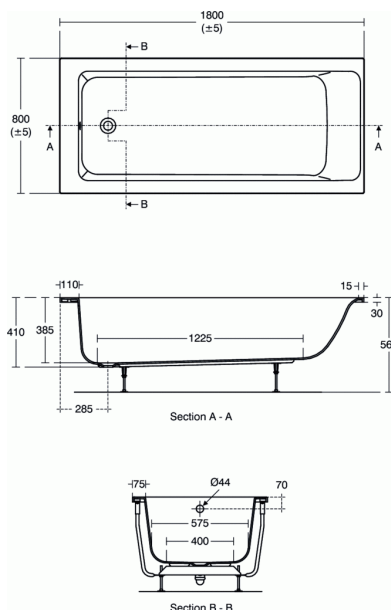

CONCEPT

180 x 80cm Rectangular Idealform Bath with no tapholes

180 x 80cm Rectangular Idealform Bath with no tapholes

The gently sloped ergonomic interior design matched to the extensive contemporary Concept range. The larger 1800mm bath has a choice of two widths 70cm and 80cm, both without tapholes

1. Domestic and hotel use
2. Part of an extensive range
3. Idealform
4. Supplied no taphole for maximum flexibility

Concept 180 x 80cm Rectangular Idealform Bath with no tapholes

VARIANT PRODUCTS

180 x 70cm Rectangular Idealform Bath with no tapholes	E1521
180 x 70cm Rectangular Idealform Plus+ Bath with no tapholes	E1522
180 x 80cm Rectangular Idealform Plus+ Bath with no tapholes	E1542

REQUIRED PRODUCTS

180cm Front Bath Panel	E4798
------------------------	-------

RECOMMENDED PRODUCTS

22mm Under Bath Thermostatic Failsafe Mixing Valve	A5901
80cm End Bath Panel	E4833
Bath Waste	E5795

COLOURS*

* 01 = Euro White

NORMS AND BENEFITS

Article Number E1639

CONCEPT

180 x 80cm Rectangular Idealform Bath with no tapholes

Bath Waste

E5800