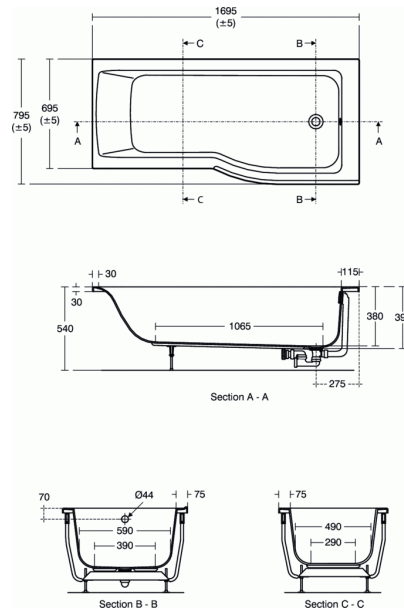

## 170x80cm Idealform Shower Bath - Right Hand

### 170x80cm Idealform Shower Bath - Right Hand

Available in Idealform or Idealform Plus+ | Dedicated panels and shower bath screen with access panel | Light design | 193 Capacity

Concept Air 170x80cm Idealform Shower Bath - Right Hand

### VARIANT PRODUCTS

170x80cm Idealform Shower Bath - Left Hand E1081