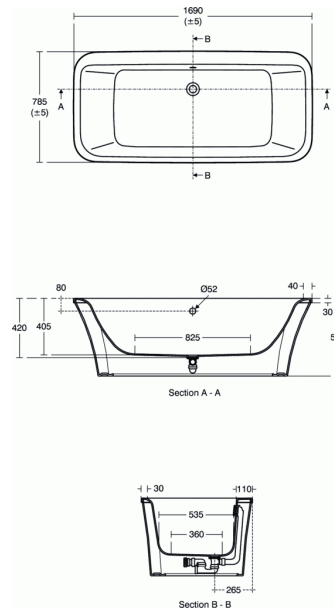

CONCEPT AIR

170x79cm Freestanding Bath with Tapdeck

170x79cm Freestanding Bath with Tapdeck

Tap deck allows freedom of brassware positioning |
Conventional size | Choice of waste | Thin rims | Spacious
Interior | Easy installation

Concept Air 170x79cm Freestanding Bath with Tapdeck

COLOURS*

* 01 = Euro White

NORMS AND BENEFITS