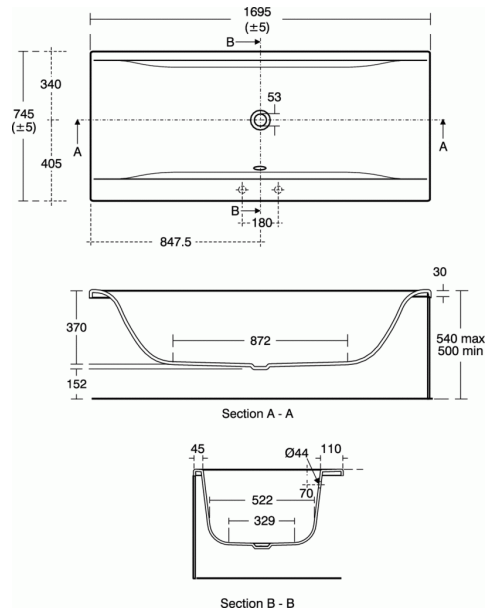

CONCEPT

170x75cm Double Ended Bath, 2 tapholes

170x75cm Double Ended Bath, 2 tapholes

Capacity 200 litres

Concept 170cm x 75cm double ended bath, 2 tapholes

VARIANT PRODUCTS

170x75cm Double Ended Bath, no tapholes E7358

RECOMMENDED PRODUCTS

Unilux 170cm front panel E3194
 Bath Waste E5795
 Bath Waste E5800

COLOURS*

* 01 = Euro White

NORMS AND BENEFITS