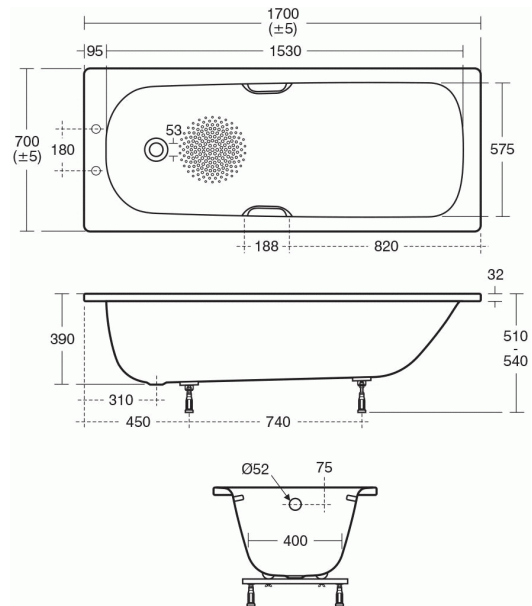

SIMPLICITY

170x70cm Steel Bath

170x70cm Steel Bath

Capacity 156 litres

Simplicity 170 x 70cm steel bath, chrome grips, 2 tapholes

VARIANT PRODUCTS

150x70cm Steel Bath	E8185
160x70cm Steel Bath	E8186
170x70cm Water Saving Steel Bath	E8188

REQUIRED PRODUCTS

Bath Waste	E5795
Bath Waste	E5800

RECOMMENDED PRODUCTS

Front Bath Panel	S0915
End Bath Panel	S0916
	S9365

COLOURS*

* 01 = Euro White

NORMS AND BENEFITS