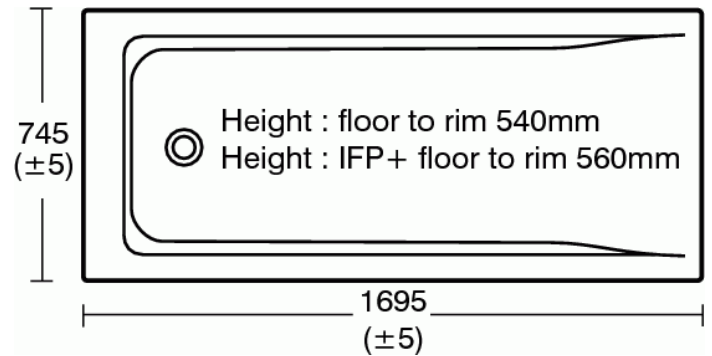

### 170x70cm Rectangular Bath, no tapholes

#### 170x70cm Rectangular Bath, no tapholes

Concept 170 x 70cm rectangular Idealform bath, no tapholes

#### VARIANT PRODUCTS

|  |       |
|--|-------|
| 170x70cm Rectangular Bath, 2 tapholes  | E7292 |
| 170x75cm Rectangular Bath, 2 tapholes  | E7295 |
| 170x75cm Rectangular Bath, no tapholes | E7354 |