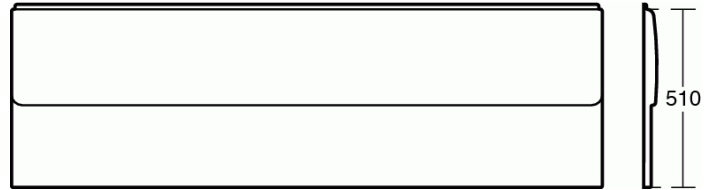

UNILINE

170cm Front Bath Panel

170cm Front Bath Panel

Uniline 170cm front bath panel

VARIANT PRODUCTS

- 70cm End Bath Panel
- 180cm Front Bath Panel
- 80cm End Bath Panel
- 75cm End Bath Panel

- E4140
- E4080
- E4090
- E4190