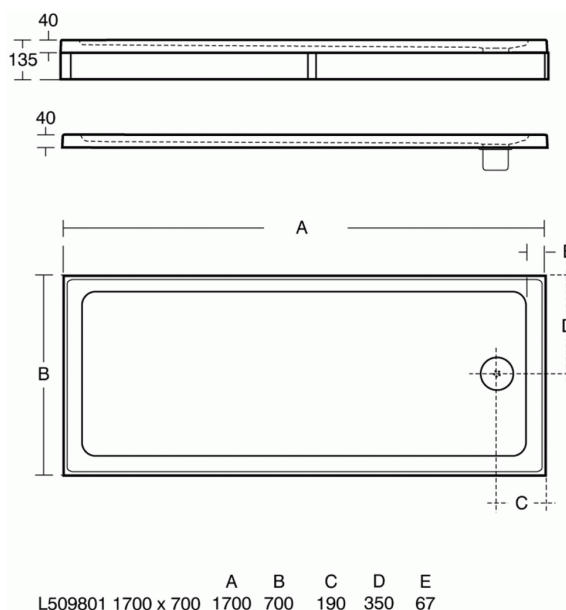

SIMPLICITY

1700x700mm Low Profile Shower Tray, Flat Top

1700x700mm Low Profile Shower Tray, Flat Top

Simplicity 1700mm x 700mm flat top low profile Idealite shower tray including waste

VARIANT PRODUCTS

700x700mm Low Profile Shower Tray, Flat Top	L5085
760x760mm Low Profile Shower Tray, Flat Top	L5086
800x800mm Low Profile Shower Tray, Flat Top	L5087
900x900mm Low Profile Shower Tray, Flat Top	L5088
1000x1000mm Low Profile Shower Tray, Flat Top	L5089
900x760mm Low Profile Shower Tray, Flat Top	L5090
900x800mm Low Profile Shower Tray, Flat Top	L5091
1000x800mm Low Profile Shower Tray, Flat Top	L5092
1200x760mm Low Profile Shower Tray, Flat Top	L5093
1200x800mm Low Profile Shower Tray, Flat Top	L5094
1200x900mm Low Profile Shower Tray, Flat Top	L5095
1400x900mm Low Profile Shower Tray, Flat Top	L5096
1600x800mm Low Profile Shower Tray, Flat Top	L5097
1700x750mm Low Profile Shower Tray, Flat Top	L5099
760x760mm Low Profile Shower Tray, Upstands	L5113
800x800mm Low Profile Shower Tray, Upstands	L5114
900x900mm Low Profile Shower Tray, Upstands	L5115
900x760mm Low Profile Shower Tray, Upstands	L5116
1000x800mm Low Profile Shower Tray, Upstands	L5117
1200x760mm Low Profile Shower Tray, Upstands	L5118
1200x800mm Low Profile Shower Tray, Upstands	L5119
1200x900mm Low Profile Shower Tray, Upstands	L5120
1400x900mm Low Profile Shower Tray, Upstands	L5121