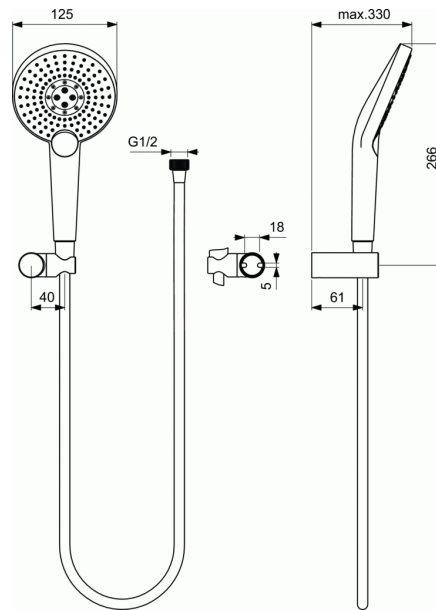

## 125mm Three Function Round Shower Set

### 125mm Three Function Round Shower Set

- Round handspray Ø125mm
- 3 spray modes: rain, dropjet, massage
- Navigo push button
- Cool Body
- Rub clean nozzles
- Removable 8 litres per minute flow regulator
- Metal swivelling wall bracket
- 1.75m Idealflex smooth hose
- 5 year guarantee

Idealrain Evo Jet 125mm Three Function Round Shower Set with 1.25m Idealflex hose and wall bracket