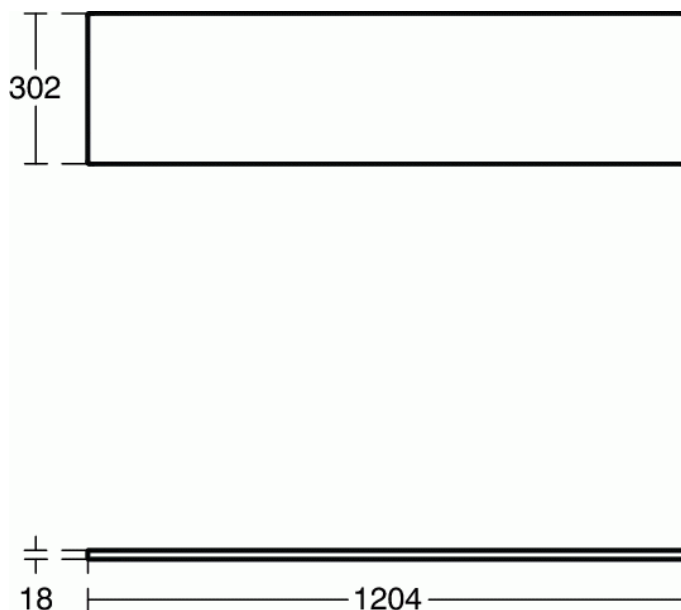

CONCEPT AIR 120CM Worktop

120CM Worktop

Part of an extensive range | Integrated handle | Domestic and hotel use

Available in 6 finishes

- Gloss white carcass/fronts + Matt White interior trim (B2)
- Gloss Light Grey carcass/fronts + Matt White interior trim (EQ)
- Gloss White carcass/fronts + Matt Light Grey interior trim (KN)
- Wood Light Grey carcass/fronts + Matt White interior trim (PS)
- Wood Light Brown carcass/fronts + Matt Light Brown interior trim (UK)
- Gloss Dark Brown carcass/fronts + Matt White interior trim (VY)

Concept Air 120CM Worktop

VARIANT PRODUCTS

60CM Worktop	E0839
60CM Worktop for Vessel Installation	E0848
80CM Worktop for Vessel Installation	E0849
100CM Worktop for Vessel Installation	E0851
120CM Worktop for Vessel Installation	E0852