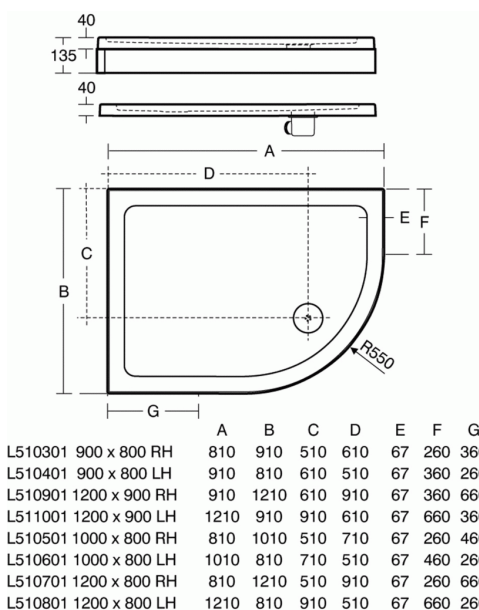

SIMPLICITY

1200x800mm Offset Quadrant Low Profile Shower Tray, Flat Top

1200x800mm Offset Quadrant Low Profile Shower Tray, Flat Top

Simplicity 1200mm x 800mm left hand Offset Quadrant flat top low profile Idealite shower tray including waste

VARIANT PRODUCTS

800mm Quadrant Low Profile Shower Tray, Flat Top	L5100
900mm Quadrant Low Profile Shower Tray, Flat Top	L5101
1000mm Quadrant Low Profile Shower Tray, Flat Top	L5102
900x800mm Offset Quadrant Low Profile Shower Tray, Flat Top	L5103
900x800mm Offset Quadrant Low Profile Shower Tray, Flat Top	L5104
1000x800mm Offset Quadrant Low Profile Shower Tray, Flat Top	L5105
1000x800mm Offset Quadrant Low Profile Shower Tray, Flat Top	L5106
1200x800mm Offset Quadrant Low Profile Shower Tray, Flat Top	L5107
1200x900mm Offset Quadrant Low Profile Shower Tray, Flat Top	L5109
1200x900mm Offset Quadrant Low Profile Shower Tray, Flat Top	L5110
900mm Pentagon Low Profile Shower Tray, Flat Top	L5111