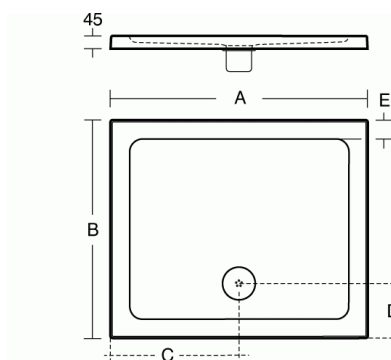

# 1200x800mm Low Profile Shower Tray, Flat Top

For Illustrative Purposes Only

	A	B	C	D	E
L6317 900 x 760	910	770	455	190	67
L6318 900 x 800	910	810	455	190	67
L6319 1000 x 800	1010	810	505	190	67
L6320 1200 x 760	1210	770	605	190	67
L6321 1200 x 800	1210	810	605	190	67
L6322 1200 x 900	1210	910	605	190	67
L6323 1400 x 900	1410	910	705	190	67
L6324 1600 x 800	1610	810	805	190	67
L6325 1700 x 750	1700	750	850	190	67

### 1200x800mm Low Profile Shower Tray, Flat Top

Low Profile 45mm Height| Acrylic Capped ABS Lightweight Polymer Resin Tray| 90mm Waste

Idealite flat top low profile shower tray 1200 x 800mm with 90mm waste

### VARIANT PRODUCTS

760x760mm Low Profile Shower Tray, Flat Top	L6313
800x800mm Low Profile Shower Tray, Flat Top	L6314
900x900mm Low Profile Shower Tray, Flat Top	L6315
1000x1000mm Low Profile Shower Tray, Flat Top	L6316
900x760mm Low Profile Shower Tray, Flat Top	L6317
900x800mm Low Profile Shower Tray, Flat Top	L6318
1000x800mm Low Profile Shower Tray, Flat Top	L6319
1200x760mm Low Profile Shower Tray, Flat Top	L6320
1200x900mm Low Profile Shower Tray, Flat Top	L6322
1400x900mm Low Profile Shower Tray, Flat Top	L6323
1600x800mm Low Profile Shower Tray, Flat Top	L6324
800mm Quadrant Low Profile Shower Tray, Flat Top	L6326
900mm Quadrant Low Profile Shower Tray, Flat Top	L6327
760x760mm Low Profile Tray, Upstand	L6333
800x800mm Low Profile Tray, Upstand	L6334
900x900mm Low Profile Tray, Upstand	L6335
900x760mm Low Profile Tray, Upstand	L6336
1000x800mm Low Profile Tray, Upstand	L6337
1200x760mm Low Profile Tray, Upstand	L6338
1200x800mm Low Profile Tray, Upstand	L6339
1400x900mm Low Profile Tray, Upstand	L6340
800mm Quadrant Low Profile Tray, Upstand	L6341
900mm Quadrant Low Profile Tray, Upstand	L6342