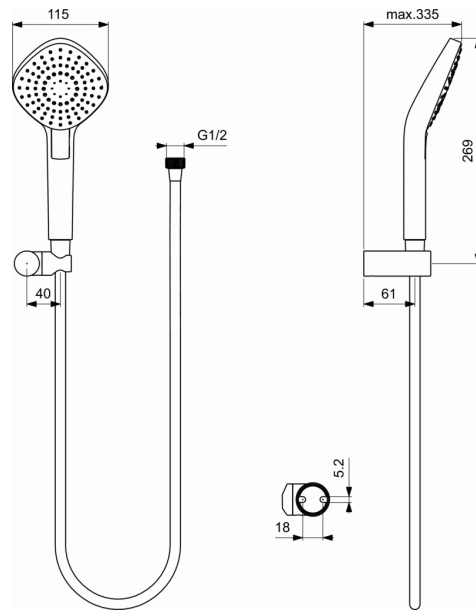

IDEALRAIN EVO

110mm Three Function Diamond Shower Set

110mm Three Function Diamond Shower Set

- Diamond handspray Ø110mm|• 3 spray modes: rain, aerated rain, massage|• Navigo push button|• Cool Body|• Rub clean nozzles|• Removable 8 litres per minute flow regulator|• Metal swivelling wall bracket|• 1.75m Idealflex smooth hose|• 5 year guarantee

Idealrain Evo 110mm Three Function Diamond Shower Set with 1.75m Idealflex Hose and Wall Bracket

COLOURS*

* AA = Chrome

NORMS AND BENEFITS