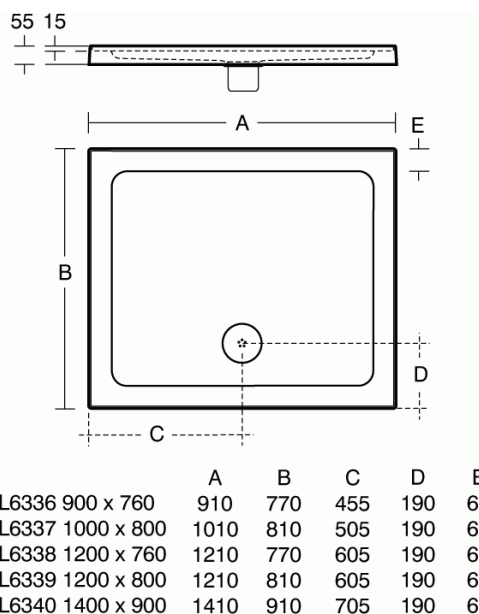

IDEALITE

1000x800mm Low Profile Tray, Uprand

1000x800mm Low Profile Tray, Uprand

Low Profile 45mm Height| Acrylic Capped ABS Lightweight Polymer Resin Tray| Integral Tiling Uprand| 90mm Waste

Idealite upstand low profile shower tray 1000 x 800mm with 90mm waste

VARIANT PRODUCTS

760x760mm Low Profile Shower Tray, Flat Top	L6313
800x800mm Low Profile Shower Tray, Flat Top	L6314
900x900mm Low Profile Shower Tray, Flat Top	L6315
1000x1000mm Low Profile Shower Tray, Flat Top	L6316
900x760mm Low Profile Shower Tray, Flat Top	L6317
900x800mm Low Profile Shower Tray, Flat Top	L6318
1000x800mm Low Profile Shower Tray, Flat Top	L6319
1200x760mm Low Profile Shower Tray, Flat Top	L6320
1200x800mm Low Profile Shower Tray, Flat Top	L6321
1200x900mm Low Profile Shower Tray, Flat Top	L6322
1400x900mm Low Profile Shower Tray, Flat Top	L6323
1600x800mm Low Profile Shower Tray, Flat Top	L6324
800mm Quadrant Low Profile Shower Tray, Flat Top	L6326
900mm Quadrant Low Profile Shower Tray, Flat Top	L6327
760x760mm Low Profile Tray, Uprand	L6333
800x800mm Low Profile Tray, Uprand	L6334
900x900mm Low Profile Tray, Uprand	L6335
900x760mm Low Profile Tray, Uprand	L6336
1200x760mm Low Profile Tray, Uprand	L6338
1200x800mm Low Profile Tray, Uprand	L6339
1400x900mm Low Profile Tray, Uprand	L6340
800mm Quadrant Low Profile Tray, Uprand	L6341
900mm Quadrant Low Profile Tray, Uprand	L6342