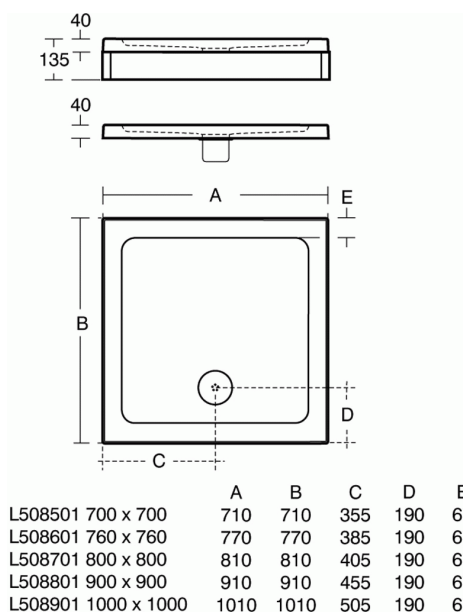

# 1000x1000mm Low Profile Shower Tray, Flat Top

### 1000x1000mm Low Profile Shower Tray, Flat Top

Simplicity 1000mm x 1000mm flat top low profile Idealite shower tray including waste

### VARIANT PRODUCTS

700x700mm Low Profile Shower Tray, Flat Top	L5085
760x760mm Low Profile Shower Tray, Flat Top	L5086
800x800mm Low Profile Shower Tray, Flat Top	L5087
900x900mm Low Profile Shower Tray, Flat Top	L5088
900x760mm Low Profile Shower Tray, Flat Top	L5090
900x800mm Low Profile Shower Tray, Flat Top	L5091
1000x800mm Low Profile Shower Tray, Flat Top	L5092
1200x760mm Low Profile Shower Tray, Flat Top	L5093
1200x800mm Low Profile Shower Tray, Flat Top	L5094
1200x900mm Low Profile Shower Tray, Flat Top	L5095
1400x900mm Low Profile Shower Tray, Flat Top	L5096
1600x800mm Low Profile Shower Tray, Flat Top	L5097
1700x700mm Low Profile Shower Tray, Flat Top	L5098
1700x750mm Low Profile Shower Tray, Flat Top	L5099
760x760mm Low Profile Shower Tray, Upstands	L5113
800x800mm Low Profile Shower Tray, Upstands	L5114
900x900mm Low Profile Shower Tray, Upstands	L5115
900x760mm Low Profile Shower Tray, Upstands	L5116
1000x800mm Low Profile Shower Tray, Upstands	L5117
1200x760mm Low Profile Shower Tray, Upstands	L5118
1200x800mm Low Profile Shower Tray, Upstands	L5119
1200x900mm Low Profile Shower Tray, Upstands	L5120
1400x900mm Low Profile Shower Tray, Upstands	L5121