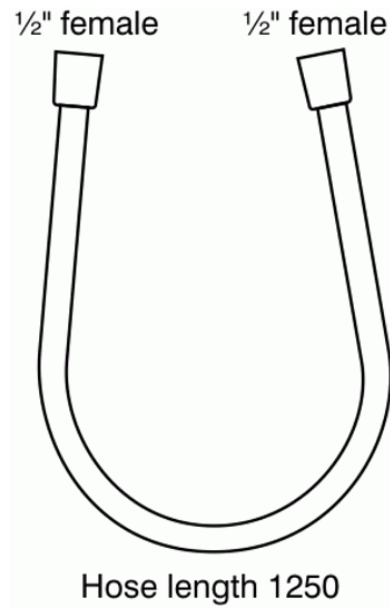

ARCHIMODULE 1.25m Shower Hose

1.25m Shower Hose

Archimodule idealflex smooth shower hose 1.25m

COLOURS*

* AA = Chrome

NORMS AND BENEFITS