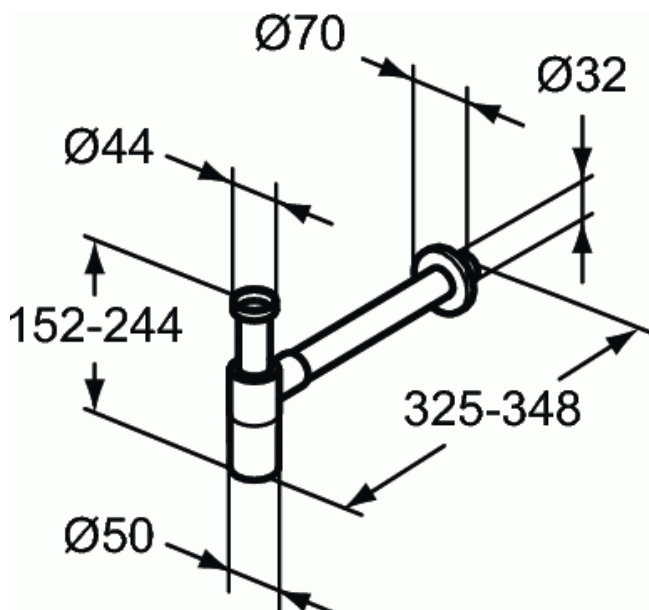

IDEALRAIN FAMILY MULTI SUITES - FINISHED PRODUCTS

MULTI SUITES - FINISHED PRODUCTS

Σιφώνι σε χρώματα:

GN Silver Storm
A2 Brushed Gold
A5 Magnetic Grey

ΧΡΩΜΑΤΑ*

* A2 = , GN = , A5 =