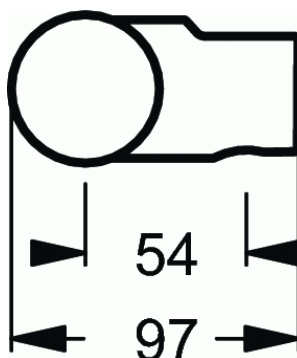

Code article D6056

ACCESSOIRES

Support de douche

Support de douche

FINITIONS*

AA

* AA = Chrome (AA)