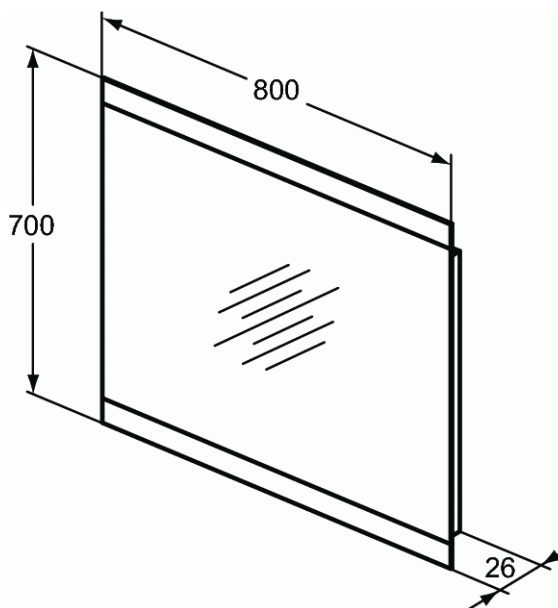

### Mirror with light High 80x70 cm

#### Mirror with light High 80x70 cm

Shape: Rectangular

Frame: smaller than mirror

Reversible

LED Light: Top + Bottom (for washbasin)

Anti-steam system

Switch for sensor light with dimmer and anti-steam

220-240 V, 50-60 Hz, IP44, Class II