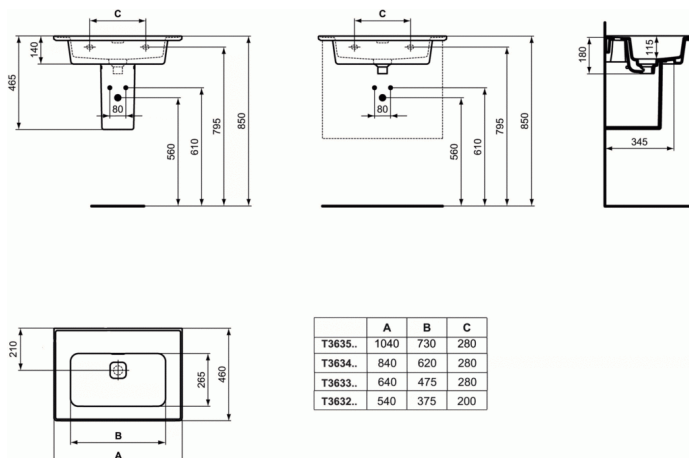

Product code: T3635

STRADA II

Wastafel vanity 1000mm zonder kraangat

Wastafel vanity 1000mm zonder kraangat

KLEUREN*

01

* 01 = Wit