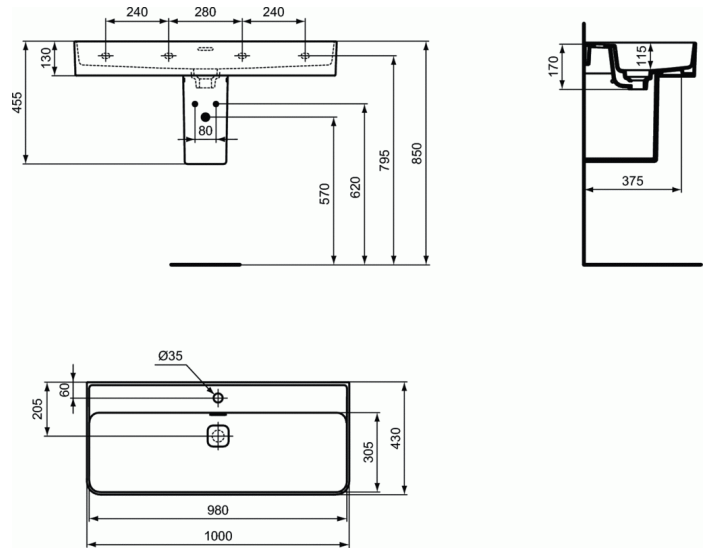

## STRADA II Wastafel 1000mm

Wastafel 1000mm