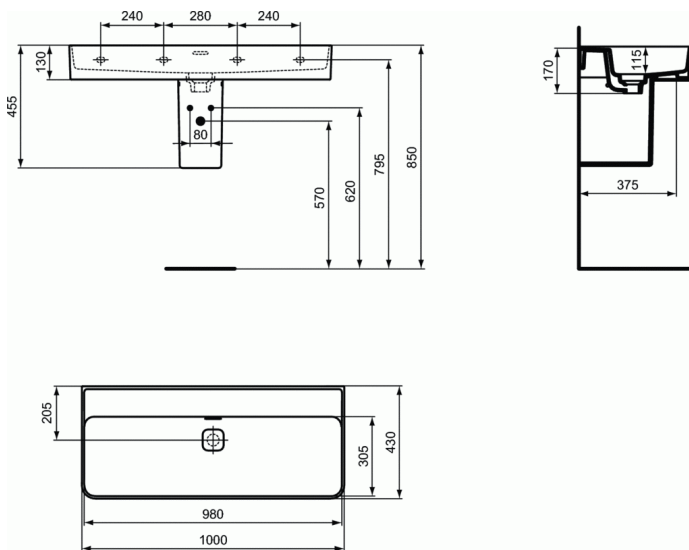

Product code: T3640

STRADA II

Wastafel 1000mm zonder kraangat

Wastafel 1000mm zonder kraangat

KLEUREN*

01

* 01 = Wit glossy