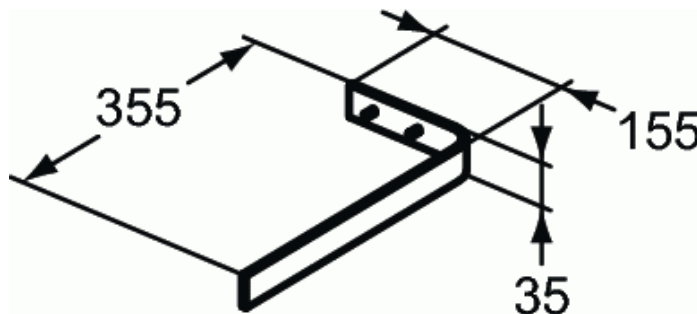

Product code: U8426

ADAPTO IPPARI-ADAPTO

IPPARI-ADAPTO

VARIANTEN

IPPARI-ADAPTO
IPPARI-ADAPTO

U8425
U8427

KLEUREN*

* AA = Chroom