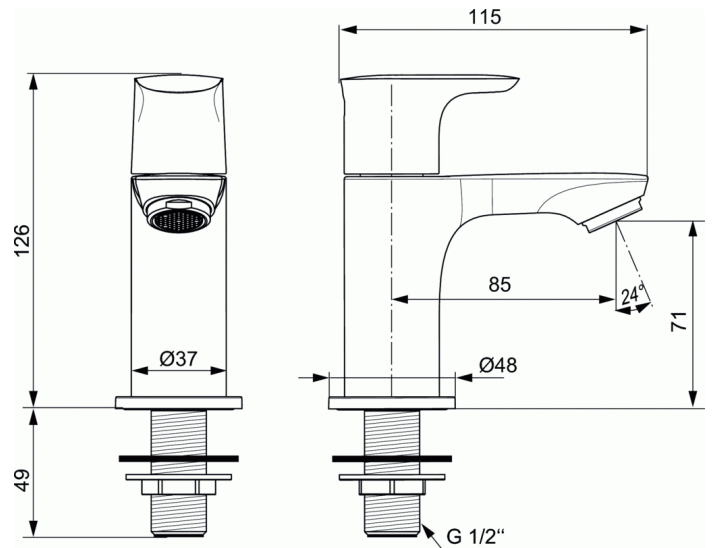

Product code: A7031

CONNECT AIR Fonteinkraan

Fonteinkraan

KLEUREN*

AA

* AA = Chrom