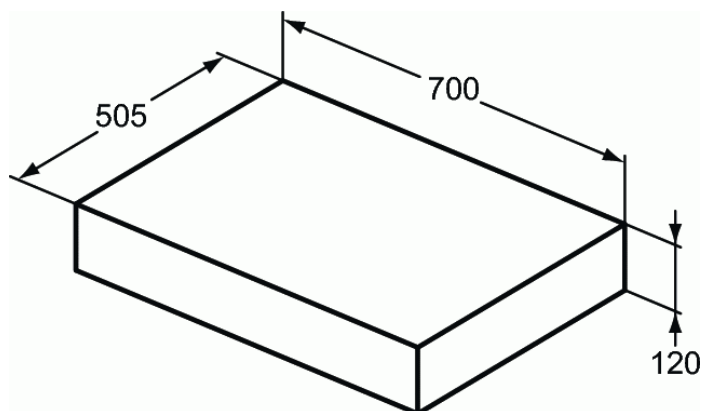

Product code: U8406

ADAPTO Console 700X500x120mm

Console 700X500x120mm

VARIANTEN

Console 600X500x120mm
Console 850X500x120mm
Console 1050X500x120mm
Console 1200X500x120mm

U8405
U8407
U8408
U8409

KLEUREN*

* FF = Lichtbruin hout, FX = , WG = Witte hoogglanslak, FW =