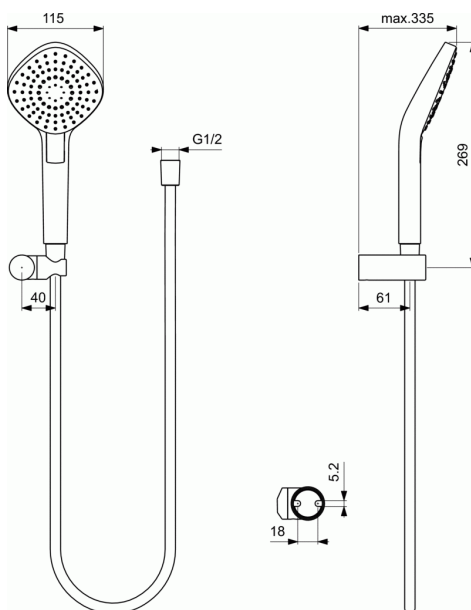

Product code: B2405

IDEALRAIN EVO

Badset Evo Diamond met Idealflex 1250 mm

Badset Evo Diamond met Idealflex 1250 mm

KLEUREN*

* AA = Chroom